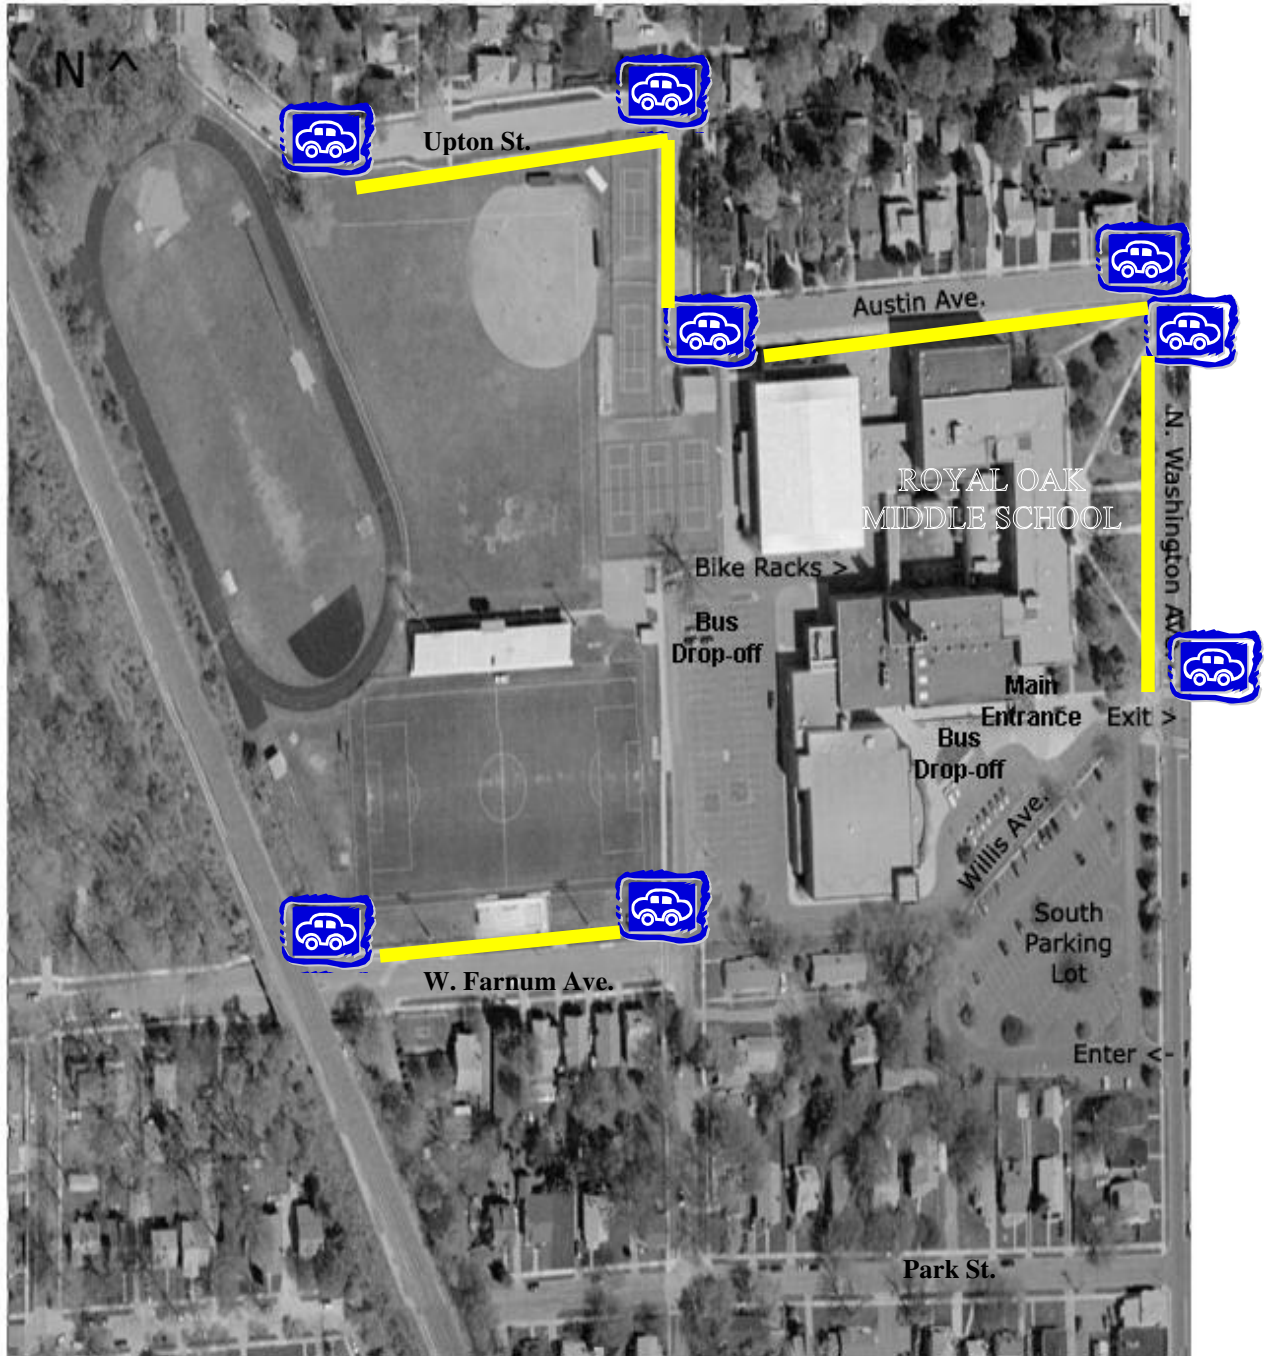

Important Changes for 2009-2010 School Year

The following locations have been designated for student drop-off/pick-up:

- South side of Upton Street
- West side of N. West Street
- South side of Austin Avenue
- West side of Washington Avenue in front of the school
- North side of Farnum Avenue from N. West Street to CN Railroad

Denotes drop-off/pick-up locations